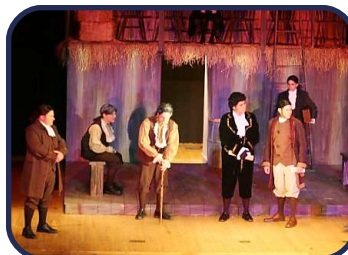

THE CRUCIBLE

Fall Drama 2007

November 16th, 17th, 18th

The year is 1953 and Joe McCarthy is beginning his crusade against communism and Arthur Miller in response to this movement of McCarthyism decided to expose McCarthy's witch hunt by writing a play set during the Salem witch trials of 1692. His play was called THE CRUCIBLE and this fall it came to the Stepinac stage complete with all its puritan values. One of Stepinac's best performances to date, THE CRUCIBLE captivated audiences with its story of love, lust, and betrayal.

~Anthony Mannarino '08